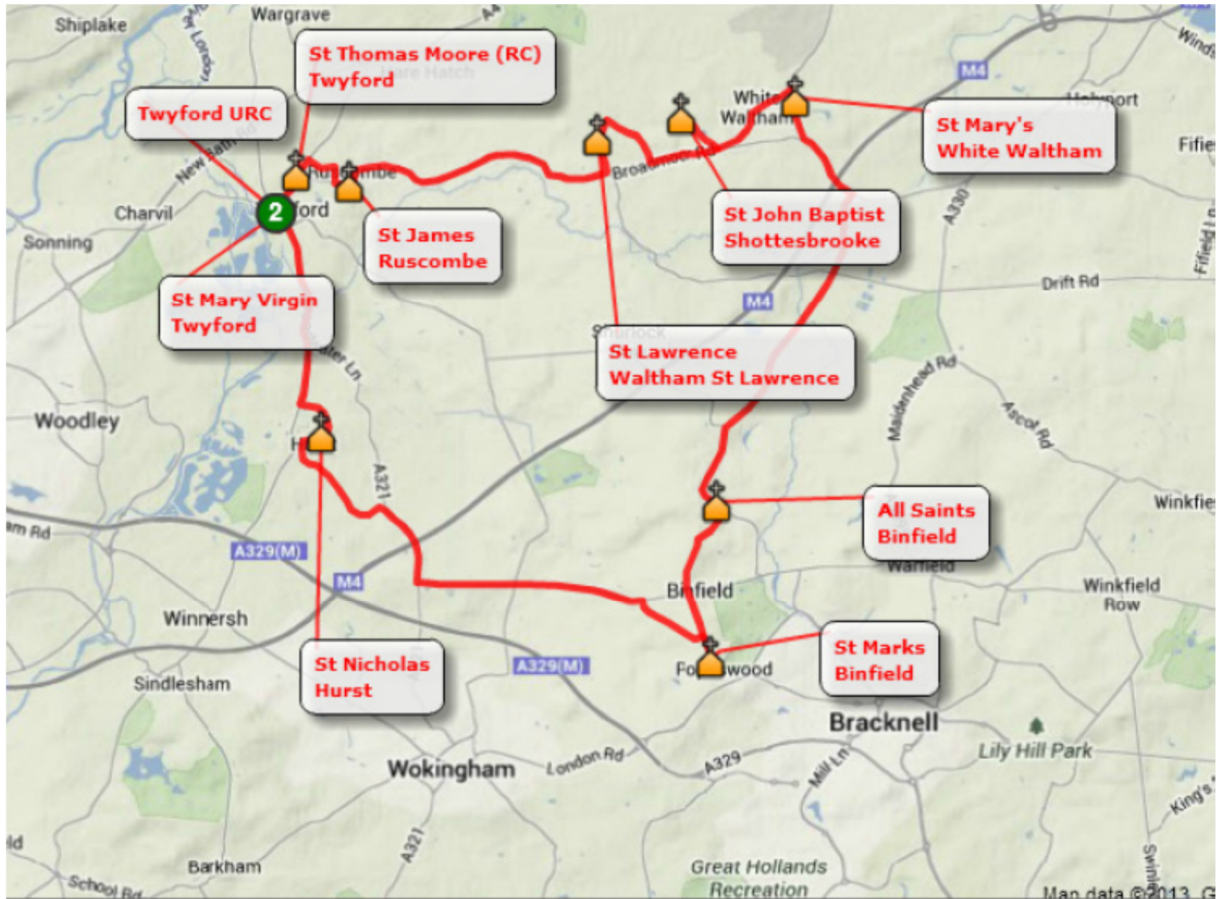

Ride + Stride

Berkshire Churches Trust

Join us on
Saturday 9th
September and
help your church

An easy and enjoyable country cycle ride around **Binfield**, the **Walthams**, **Shottesbrooke**, **Ruscombe**, **Twyford** and **Hurst**. About 18 miles in all.